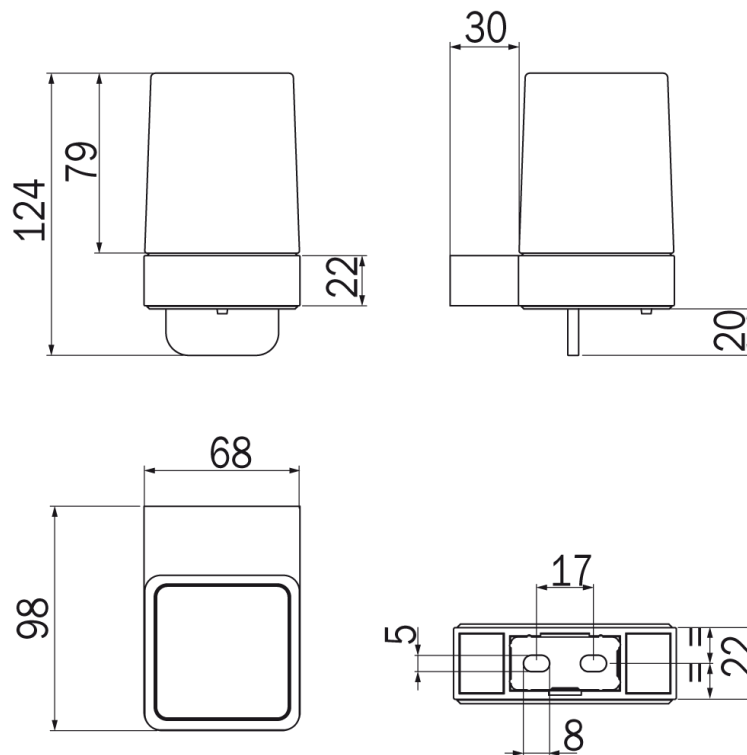

Indissima Wall Mount Soap Dispenser

Chrome - A88670 CR

Wall-mounted soap dispenser with **Lever action** for dispenser and satin glass container.

Designed by Matte Thun

Manufactured in Italy

2 Year Replacement Warranty